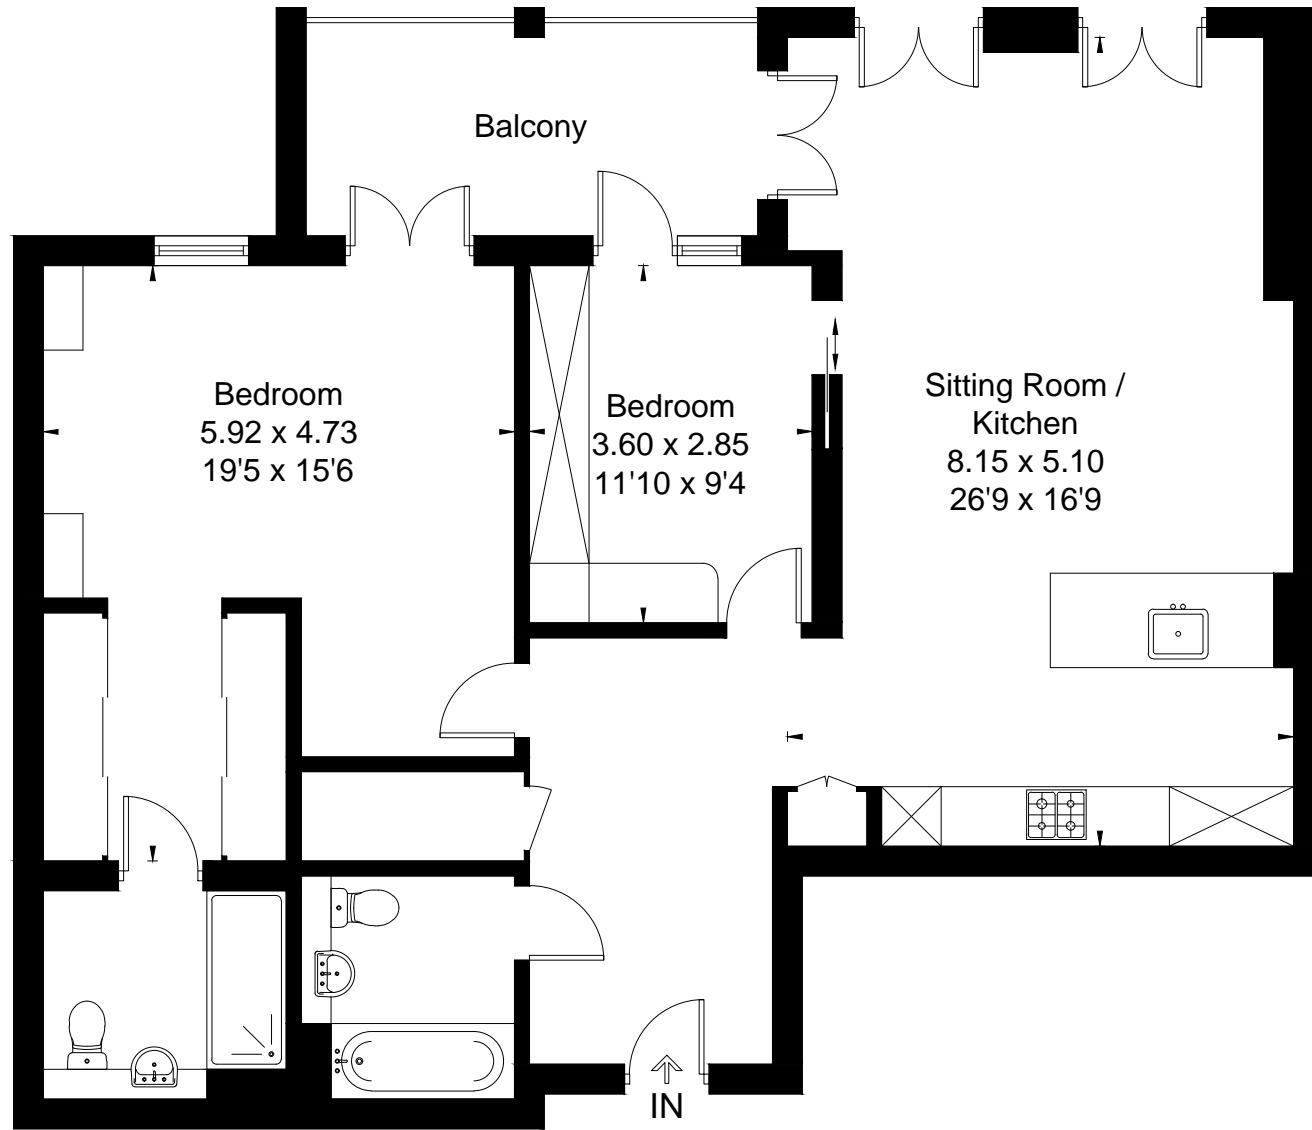

Approximate Floor Area = 104.0 sq m / 1119 sq ft

First Floor

This floor plan has been drawn in accordance with RICS Property Measurement 2nd edition.

All measurements, including the floor area, are approximate and for illustrative purposes only. @fourwalls-group.com #104411